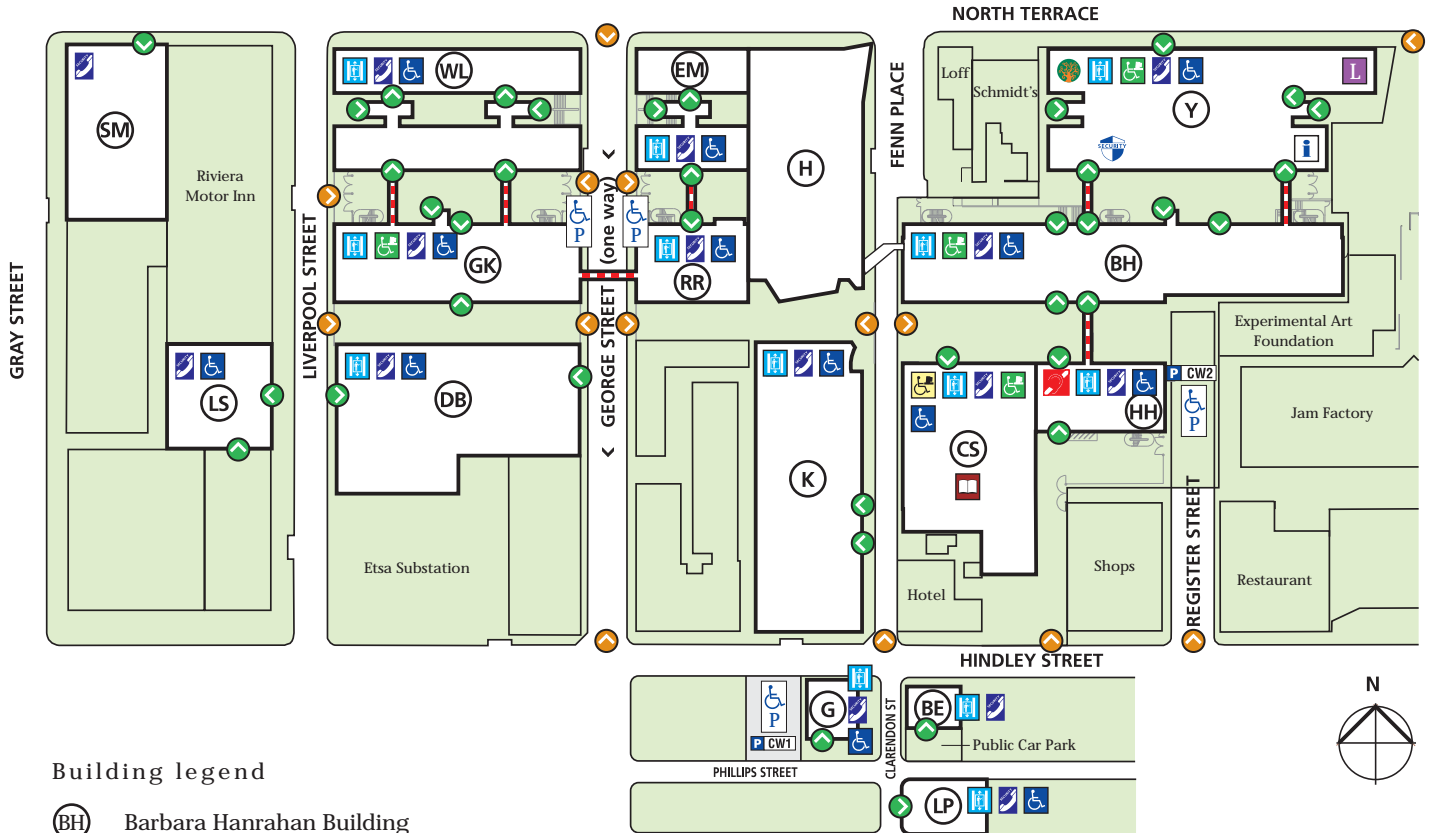

City West campus access map

Building legend

- BH Barbara Hanrahan Building
- CS Catherine Helen Spence Building
- G Child Care Centre
- DB Dorrit Black Building
- EM Elton Mayo Building
- H Hawke Building
- K Kaurna Building
- LS Liverpool Street Studios
- RR **Rowland Rees Building**
- GK Sir George Kingston Building
- HH Sir Hans Heysen Building
- WL Way Lee Building
- Y Yungondi Building
- SM 27-29 North Terrace
- AU 101 Currie Street
- LP 160 Currie Street
- BE 189 Hindley Street

Access legend

- | | | | |
|---|----------------------------------|---|---------------------------|
|  | Access car parks |  | Lifts |
|  | Adaptive Technology Suite |  | Links to other buildings |
|  | Campus Central |  | Priority Access Computers |
|  | Entry & Exit points to campus |  | Security |
|  | Entry & Exit points to buildings |  | Security Call Points |
|  | Hearing loops - lecture theatres |  | Students Association |
|  | Learning Connection |  | Toilet facilities |
|  | Library | | |